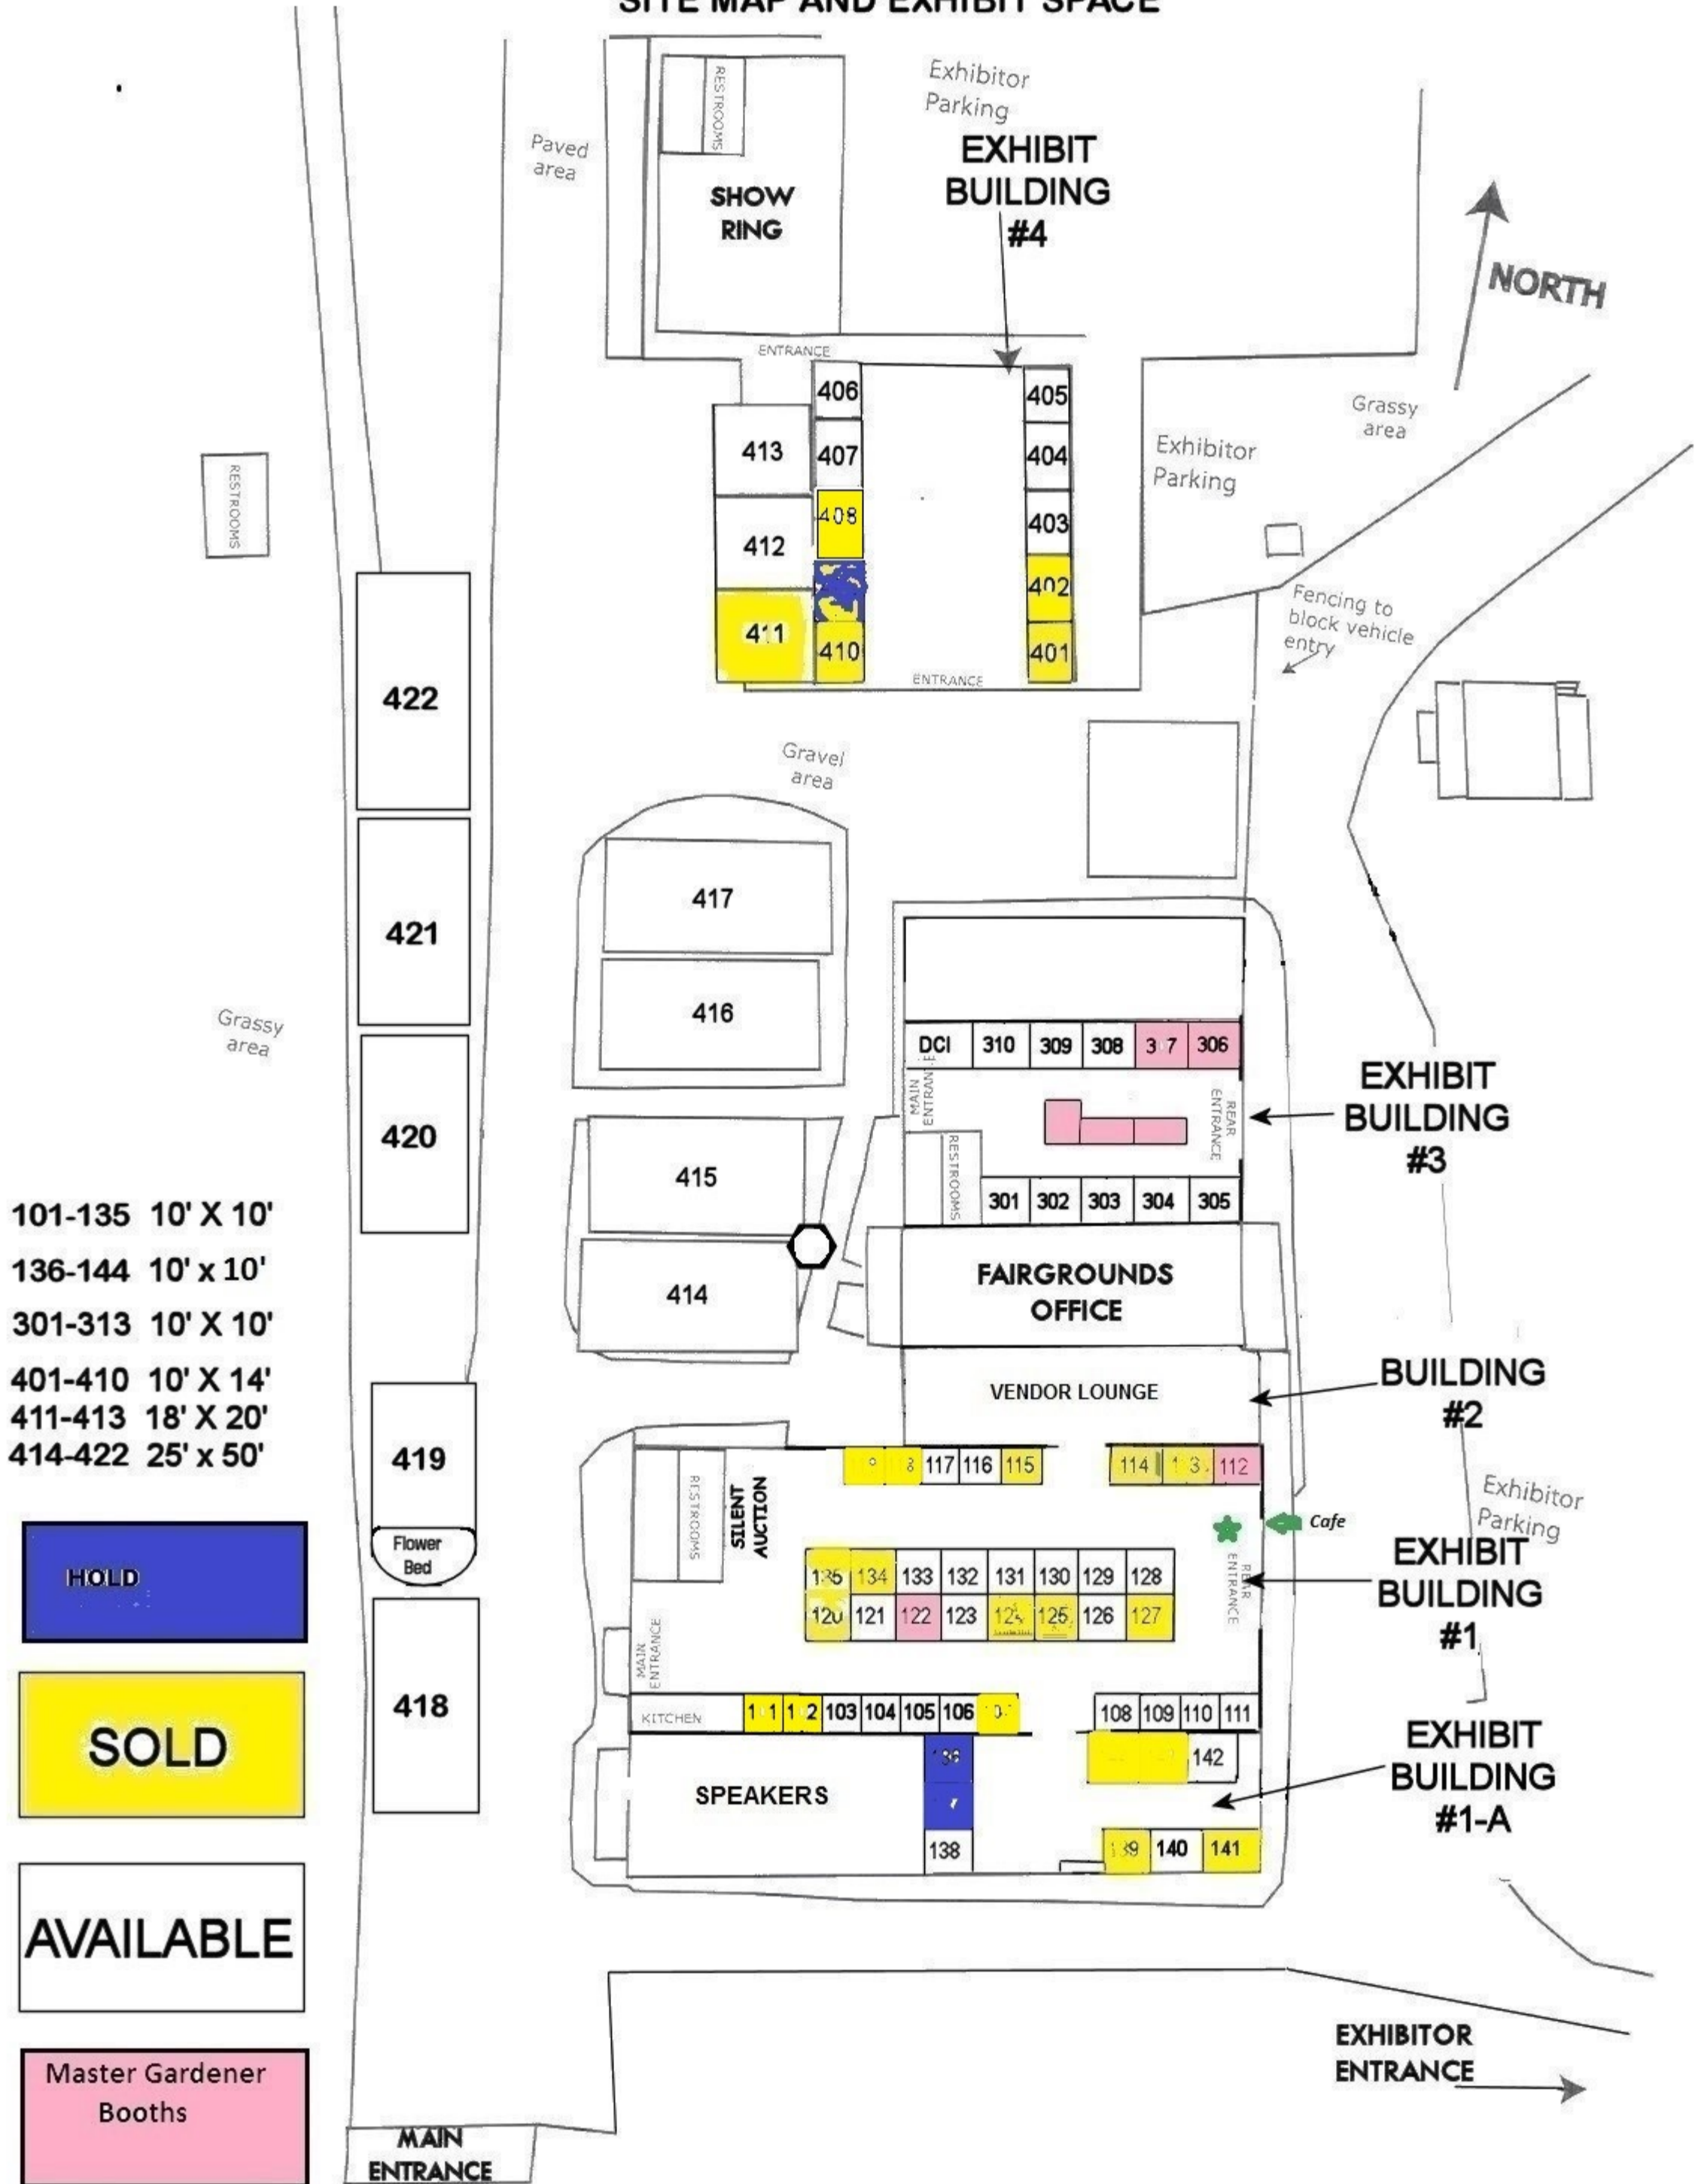

SPRING FLOWER AND GARDEN SHOW SITE MAP AND EXHIBIT SPACE

**FAIRGROUNDS AT CUMBERLAND COUNTY COMPLEX
1398 LIVINGSTON ROAD
CROSSVILLE, TENNESSEE**

1/24/18