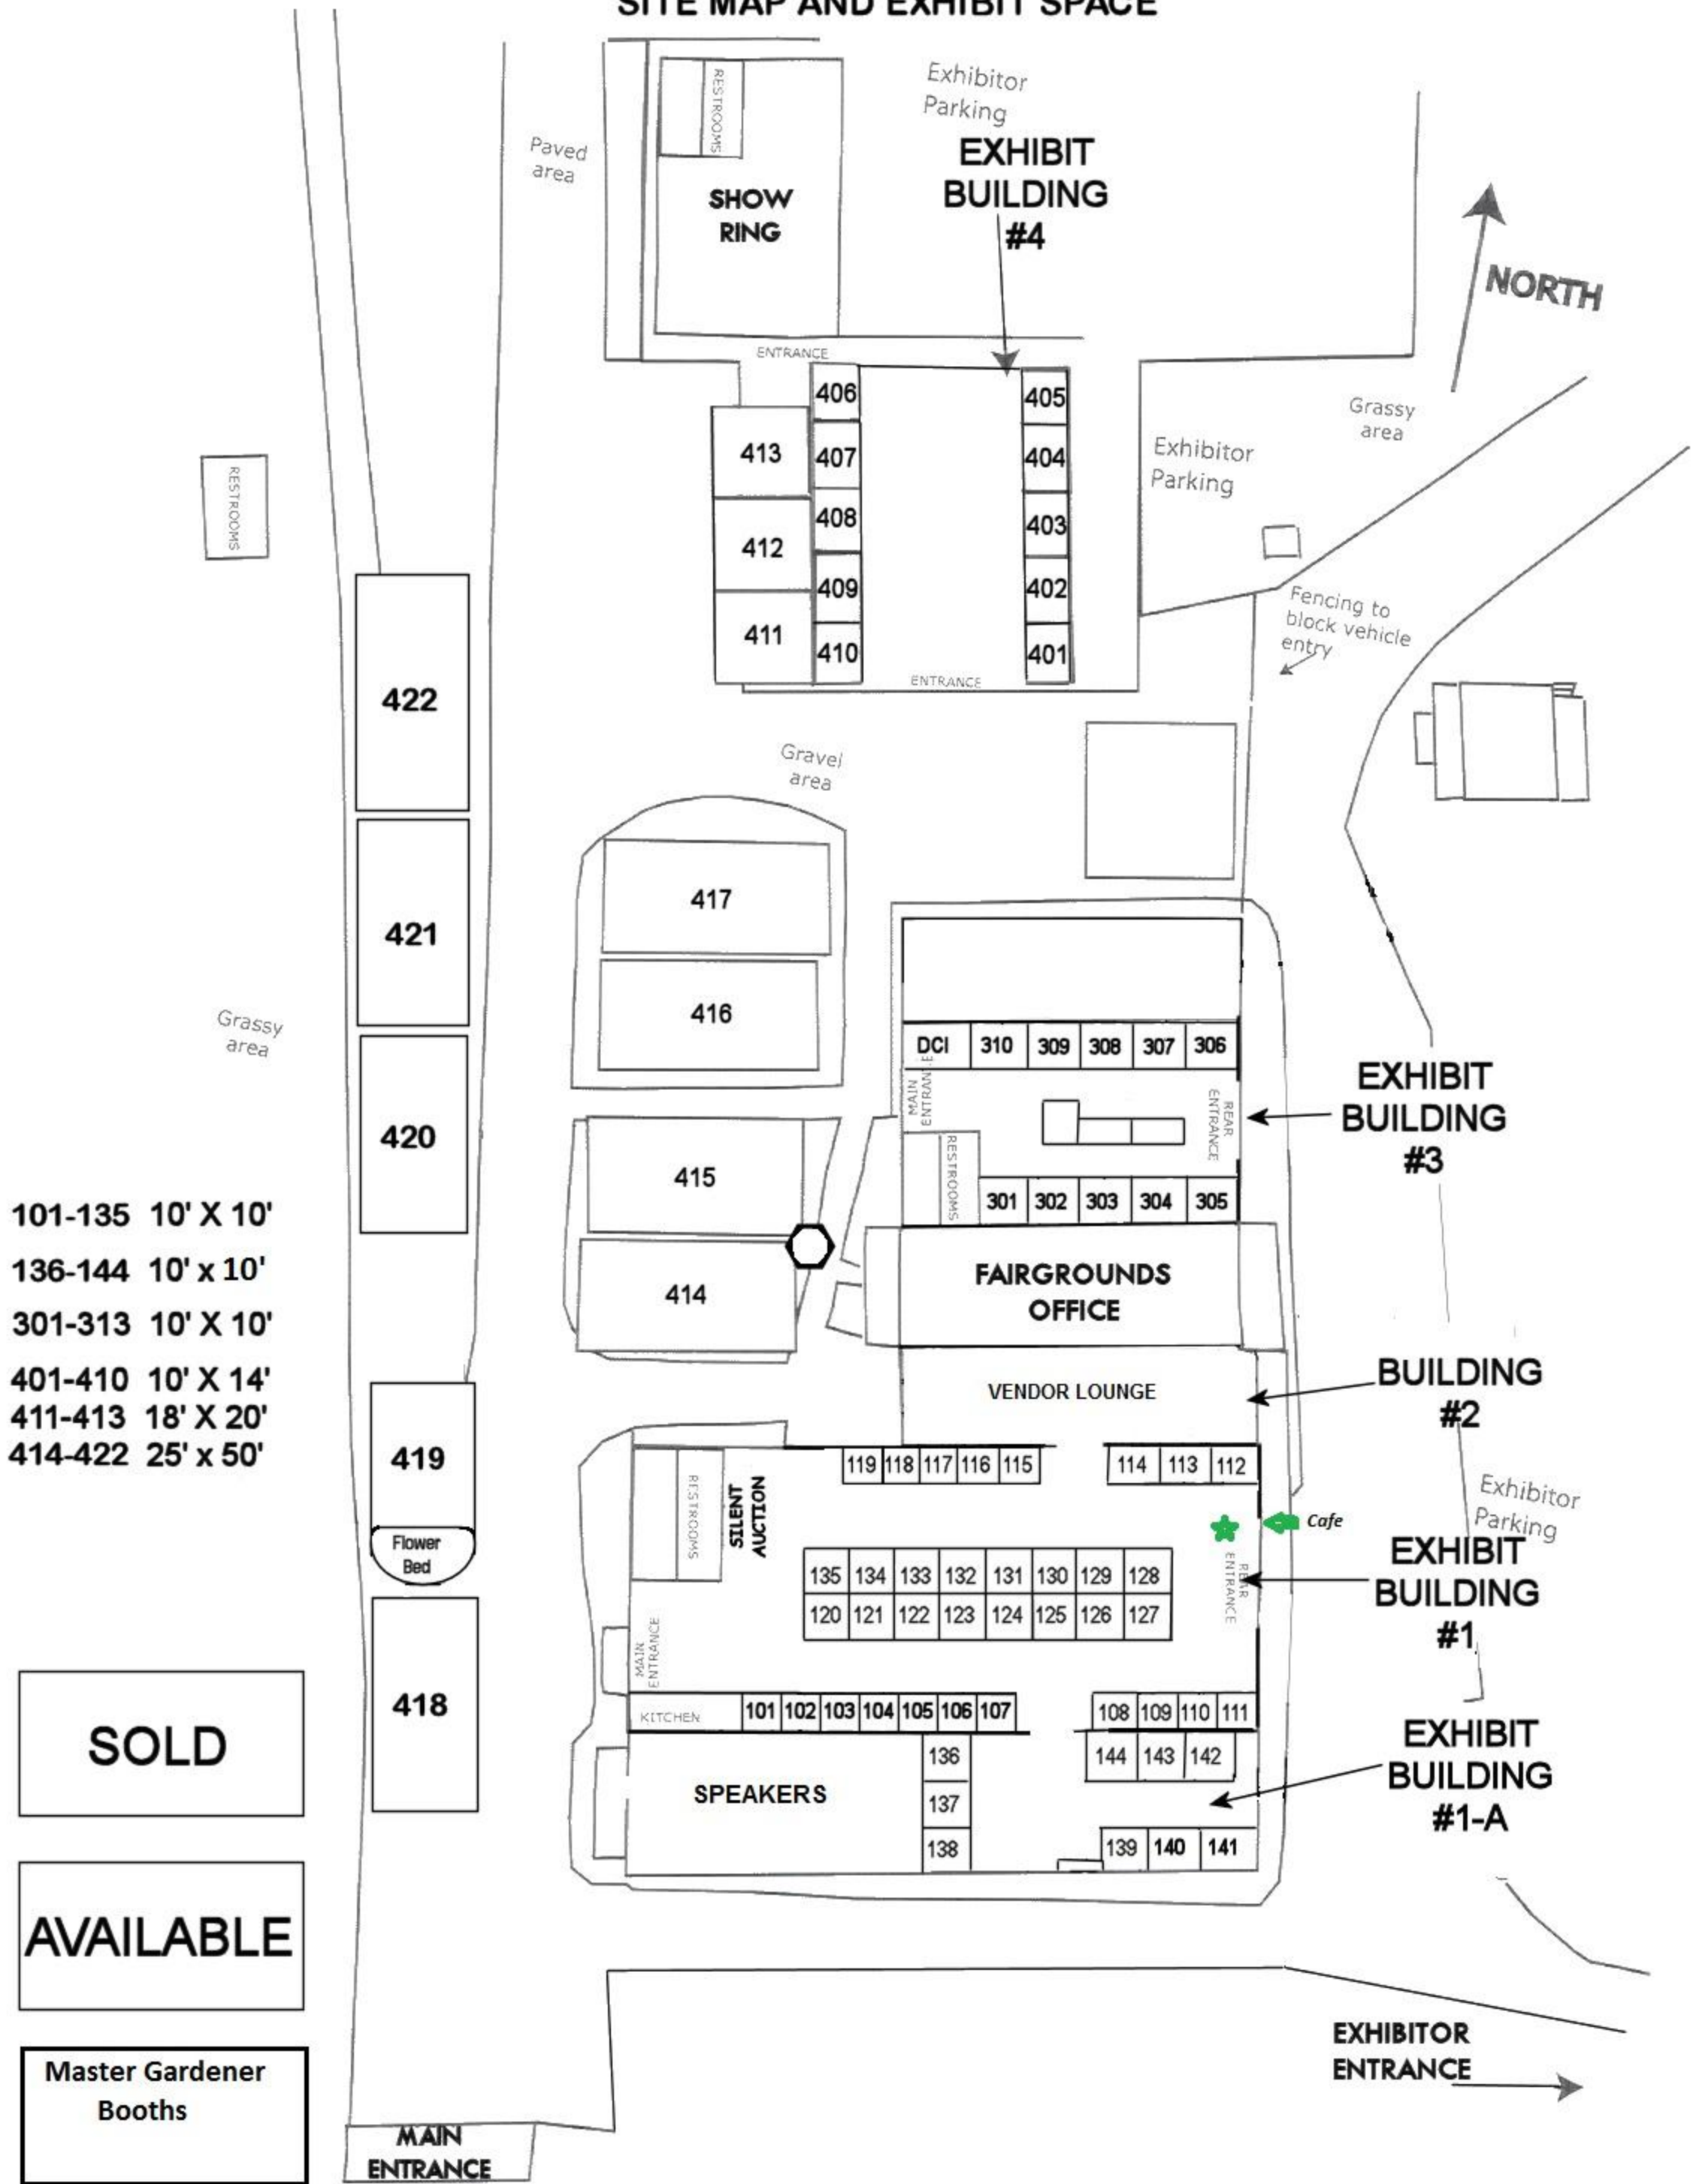

SPRING FLOWER AND GARDEN SHOW SITE MAP AND EXHIBIT SPACE

**FAIRGROUNDS AT CUMBERLAND COUNTY COMPLEX
1398 LIVINGSTON ROAD
CROSSVILLE, TENNESSEE**